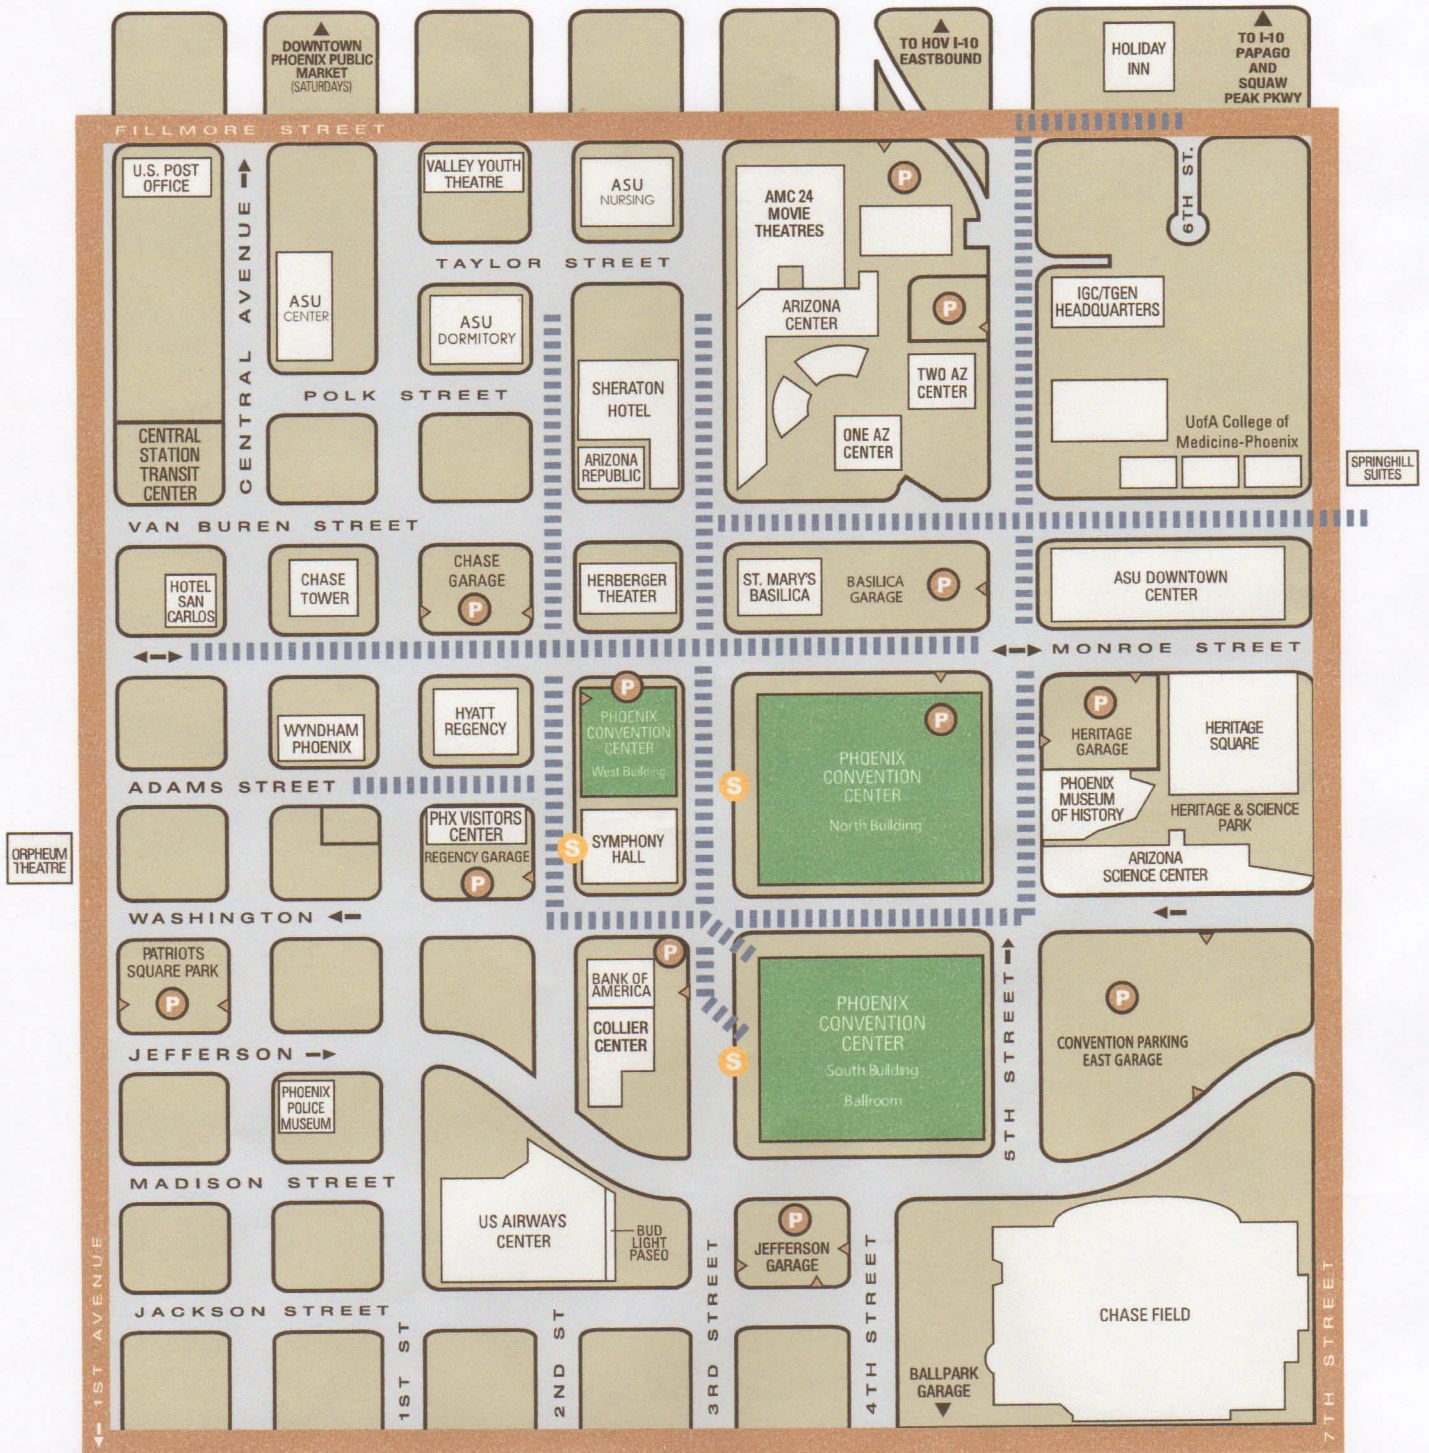

# PHOENIX CONVENTION CENTER WALKING & PARKING GUIDE

## LEGEND

**P** Parking Garages      **S** Shuttle Drop-Off/Pick-up

**----** Pedestrian Route to West & South Buildings      **▶** Parking Garage Entrance

FOR UP-TO-DATE EXPANSION DETAILS VISIT

[WWW.PHOENIXCONVENTIONCENTER.COM](http://WWW.PHOENIXCONVENTIONCENTER.COM)